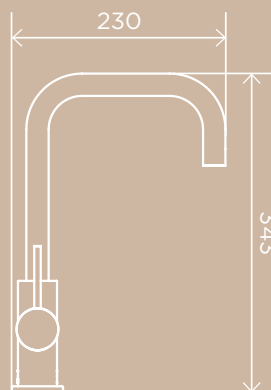

GRIFO COCINA MK02
ROBINET CUISINE MK02 / KITCHEN MIXER MK02

PT 229.00

PT 289.00

PT 329.00

PT 329.00

MK02