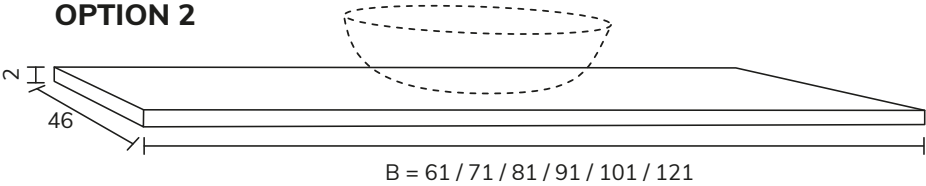

OPTION 2

Suplemento / Supplement / Extra vanity