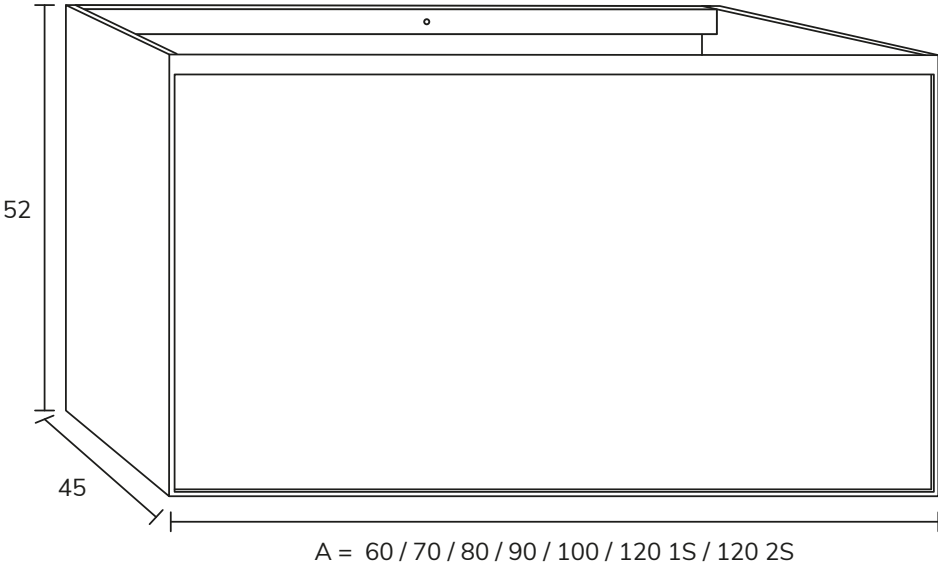

OPTION 2

Suplemento / Supplement / Extra vanity